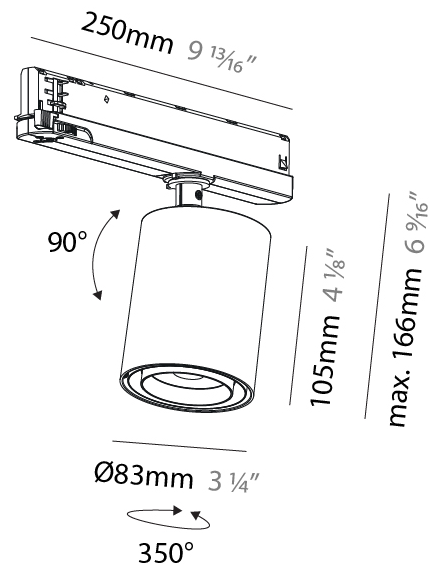

GENERAL

Series: Centriq
Subseries: Centriq In Flex
Brand: Prolicht
Division: Architectural
Mounting Type: Track
Subcategory: Spots

PHYSICAL

Shape: Cylinder
Diameter (mm): 83
Diameter (in): 3 1/4
Length (mm): 250
Length (in): 9 13/16
Height (mm): 166
Height (in): 6 9/16
Light Distribution: Adjustable / Direct
Fixture Finish: SSR / BKV / CWI / CRY / HAB / UFT / ITA / RUA / FTG / MYG / LOD / PUS / FRO / FUP / KIA / POP / BLS / SPG / MEY / GOH / GUM / CHC / COM / ABZ / JAG / OBR / MOS / ROR
Holder Finish: WHI / BLK
Accent Finish: SSR / BKV / CWI / CRY / HAB / LAG / UFT / ITA / RUA / RUR / MIC / FTG / MYG / TWT / LOD / PUS / FRO / FUP / KIA / POP / BLS / SPG / MEY / GOH / GUM / CHC / COM / ABZ / JAG
Fixture Material: Aluminum

ELECTRICAL

Lamp Type: LED (Zhaga Standard)
Input Wattage (W): 20
Total Output Wattage (W): 18.1
Dimming: Non-Dimmable / 0-10V Dimming
Driver Included: Yes
Driver Location: Integrated
Driver Type: Constant Current - 120Vac
Driver Class: Class 2
Input Voltage (V): 120

LED

Number of LEDs: 1
Color Temperature (°K): 2700 / 3000 / 3500 / 4000
Max. Delivered Lumen (lm): 1207 / 1300 / 1376 / 1380
Nominal Lumen (lm): 1672 / 1800 / 1905 / 1910
CRI: >90 CRI
Lamp Life (hrs): 50000

OPTICAL

Reflector°: Adjustable 14 - 44
Adjustability: Rotational 360°; Tilt 90° (±45°)

RATINGS AND CERTIFICATIONS

Certified By: Certified for North American Standards
IP rating: IP20

PROJECT
TYPE
SPECIFIER
QUANTITY
DATE